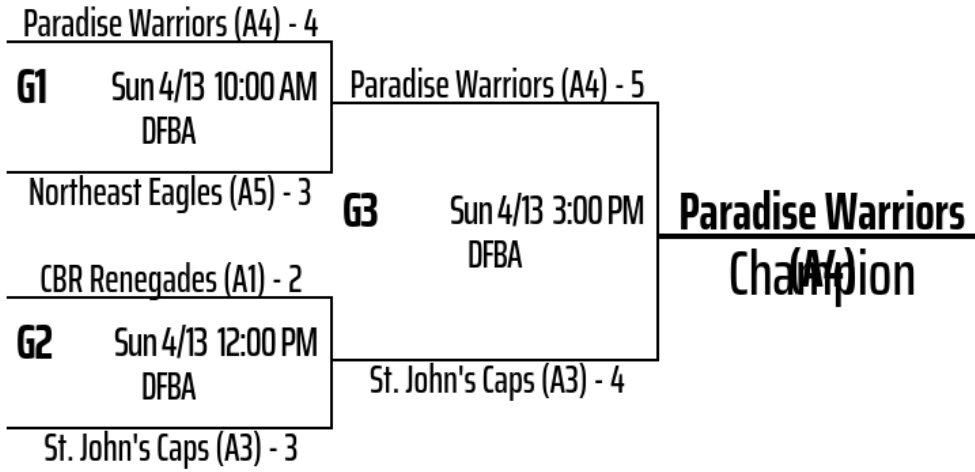

Alex Newhook Division Playoff Bracket

Venues	
DFBA	DF Barnes Arena

*** Download our app in the app store and get access to real-time schedules, scores, standings, brackets and notifications! ***