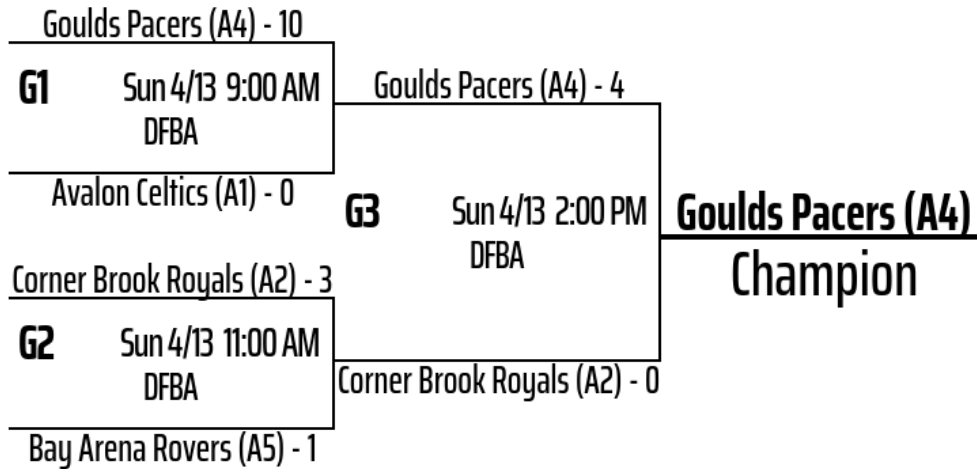

Bracket Games

Date	Time	Venue	Game	Team	Score	Score	Team
04/13	9:00 AM	DF Barnes Arena	1	Goulds Pacers (A4) <i>Abby Newhook Division Playoff Bracket</i>	10	0	Avalon Celtics (A1) <i>Abby Newhook Division Playoff Bracket</i>
04/13	11:00 AM	DF Barnes Arena	2	Corner Brook Royals (A2) <i>Abby Newhook Division Playoff Bracket</i>	3	1	Bay Arena Rovers (A5) <i>Abby Newhook Division Playoff Bracket</i>
04/13	2:00 PM	DF Barnes Arena	3	Goulds Pacers (A4) <i>Abby Newhook Division Playoff Bracket</i>	4	0	Corner Brook Royals (A2) <i>Abby Newhook Division Playoff Bracket</i>

Game: P = Pool Play Game, # = Game # in Bracket

Abby Newhook Division Playoff Bracket