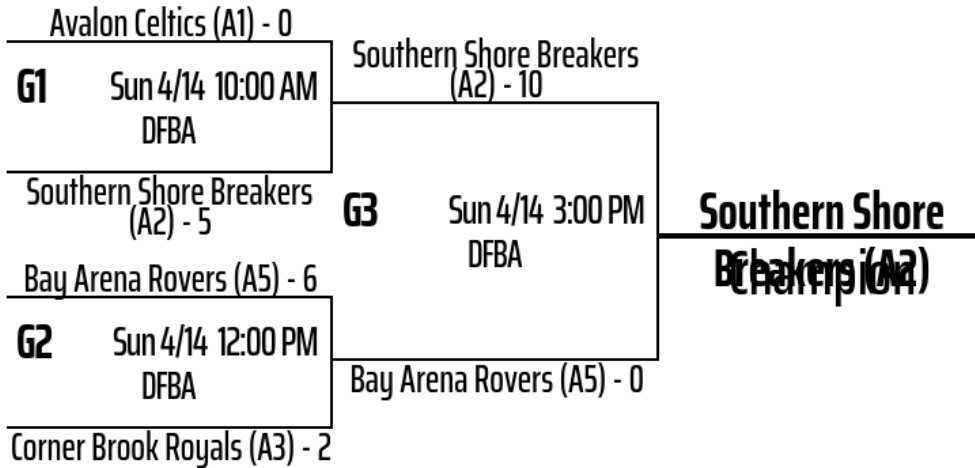

Date	Time	Venue	Game	Team	Score	Score	Team
04/14	10:00 AM	DF Barnes Arena	1	Avalon Celtics (A1) <i>4 Team Single Elimination</i>	0	5	Southern Shore Breakers (A2) <i>4 Team Single Elimination</i>
04/14	12:00 PM	DF Barnes Arena	2	Bay Arena Rovers (A5) <i>4 Team Single Elimination</i>	6	2	Corner Brook Royals (A3) <i>4 Team Single Elimination</i>
04/14	3:00 PM	DF Barnes Arena	3	Southern Shore Breakers (A2) <i>4 Team Single Elimination</i>	10	0	Bay Arena Rovers (A5) <i>4 Team Single Elimination</i>

Game: P = Pool Play Game, # = Game # in Bracket

4 Team Single Elimination

Venues	
DFBA	DF Barnes Arena