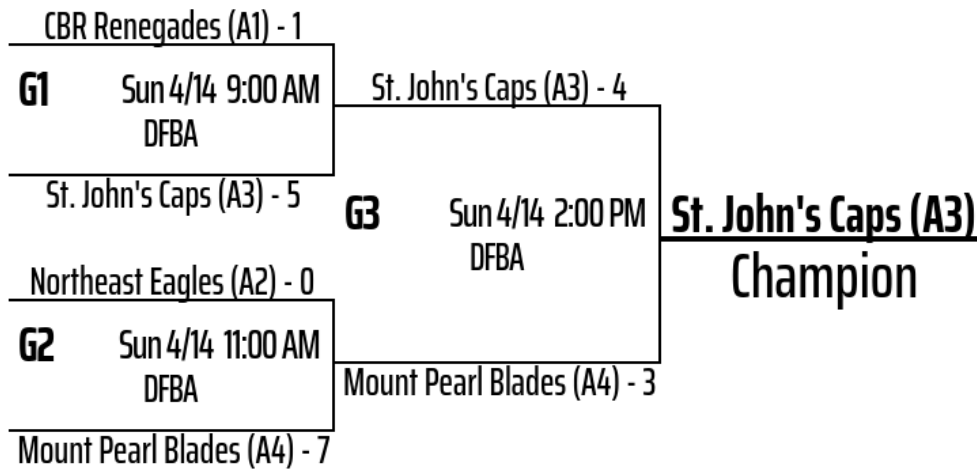

Game: P = Pool Play Game, # = Game # in Bracket

Bracket Games

Date	Time	Venue	Game	Team	Score	Score	Team
04/14	9:00 AM	DF Barnes Arena	1	CBR Renegades (A1) <i>4 Team Single Elimination</i>	1	5	St. John's Caps (A3) <i>4 Team Single Elimination</i>
04/14	11:00 AM	DF Barnes Arena	2	Northeast Eagles (A2) <i>4 Team Single Elimination</i>	0	7	Mount Pearl Blades (A4) <i>4 Team Single Elimination</i>
04/14	2:00 PM	DF Barnes Arena	3	St. John's Caps (A3) <i>4 Team Single Elimination</i>	4	3	Mount Pearl Blades (A4) <i>4 Team Single Elimination</i>

Game: P = Pool Play Game, # = Game # in Bracket

4 Team Single Elimination